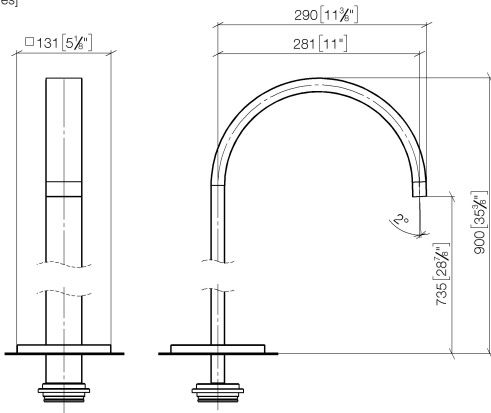

13 672 780

- 280mm projection
- cascade
- total height 830 - 900 mm
- height up to aerator 665 – 735 mm
- push-on rosette 130 x 130 mm
- max. flow 47.8 l/min at 3 bar flow pressure

	Dark Chrome	13 672 780-19
	Chrome	13 672 780-00
	Brushed Platinum	13 672 780-06
	Platinum	13 672 780-08
	Brushed Durabronze (23kt Gold)	13 672 780-28
	Brushed Champagne (22kt Gold)	13 672 780-46
	Champagne (22kt Gold)	13 672 780-47

13 672 780

mm [inches]

Flow rate chart

13 672 780

Parts for other
finishes can be found
here: [Chrome](#)