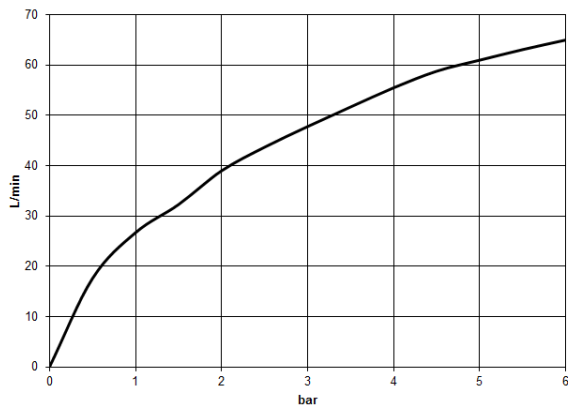

13 672 780

- 280mm projection
- cascade
- total height 830 - 900 mm
- height up to aerator 665 – 735 mm
- push-on rosette 130 x 130 mm
- max. flow 47.8 l/min at 3 bar flow pressure

	Dark Chrome	13 672 780-19
	Chrome	13 672 780-00
	Brushed Platinum	13 672 780-06
	Platinum	13 672 780-08
	Brushed Durabronze (23kt Gold)	13 672 780-28
	Brushed Champagne (22kt Gold)	13 672 780-46
	Champagne (22kt Gold)	13 672 780-47

13 672 780

mm [inches]

Flow rate chart

13 672 780

Parts for other
finishes can be found
here: [Chrome](#)